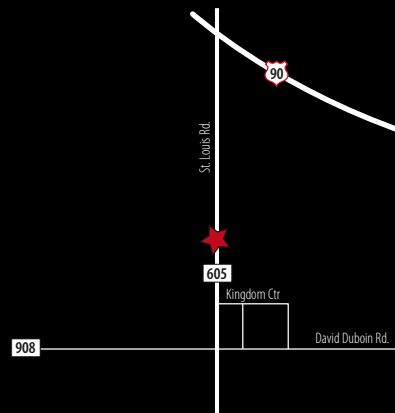

3703 S. Lewis St.
New Iberia LA 70568
(337) 492-8002