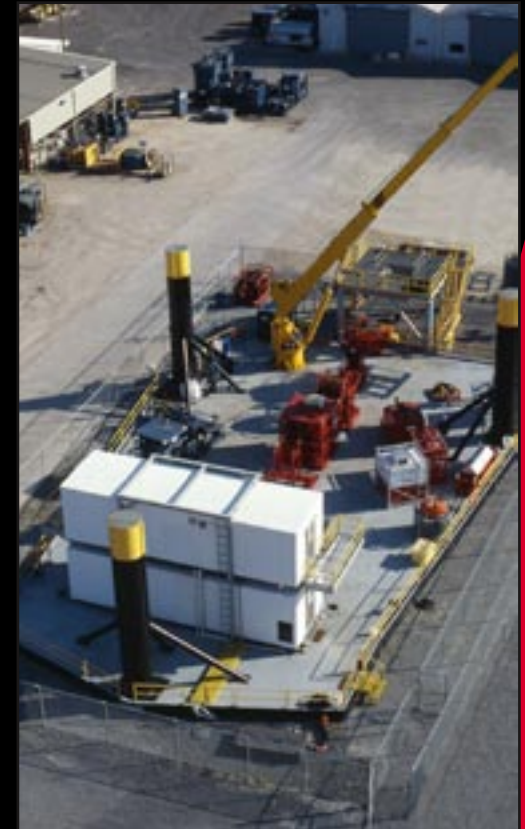

For more information about the Career Training Center or to schedule classes, please call:
337.492.8002 or 504.227.0476 or
e-mail: ctc@superiorenergy.com

SUPERIOR
ENERGY SERVICES